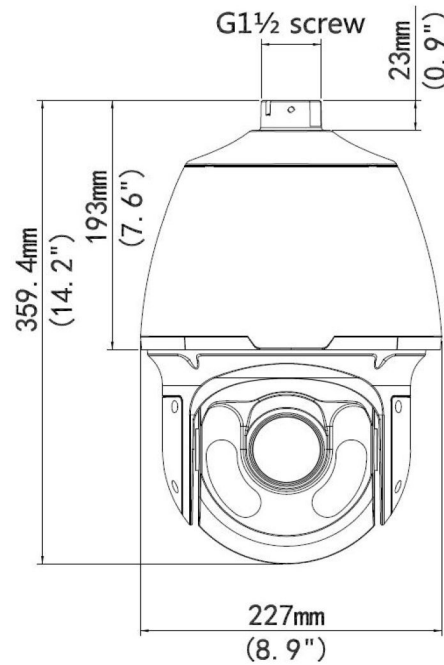

General	
Power	24 V AC±25%, 24 V DC±25%, PoE (PSE Required)
	Power consumption: 9 ~ 42W
Dimensions(ØxH)	Ø227x359.4 mm (Ø8.9" x 14.2")
Weight	5.28 kg (11.6lb)
Working Environment	-40°C ~ 65°C (-40°F ~ 149°F), Humidity:10%~95% RH(non-condensing)
Ingress Protection	IP66

Dimensions