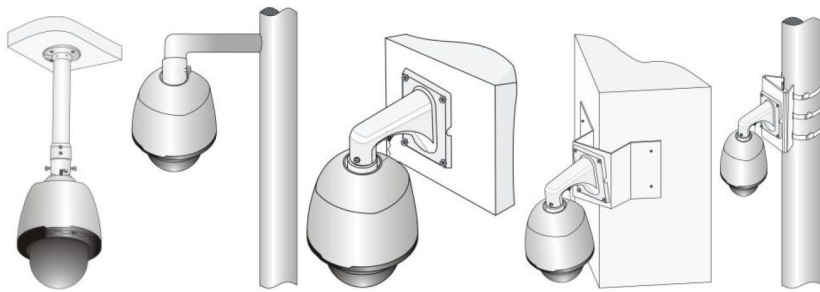

Installation

Pendant mount

Standing pole mount

Wall mount

Corner mount

Pole mount